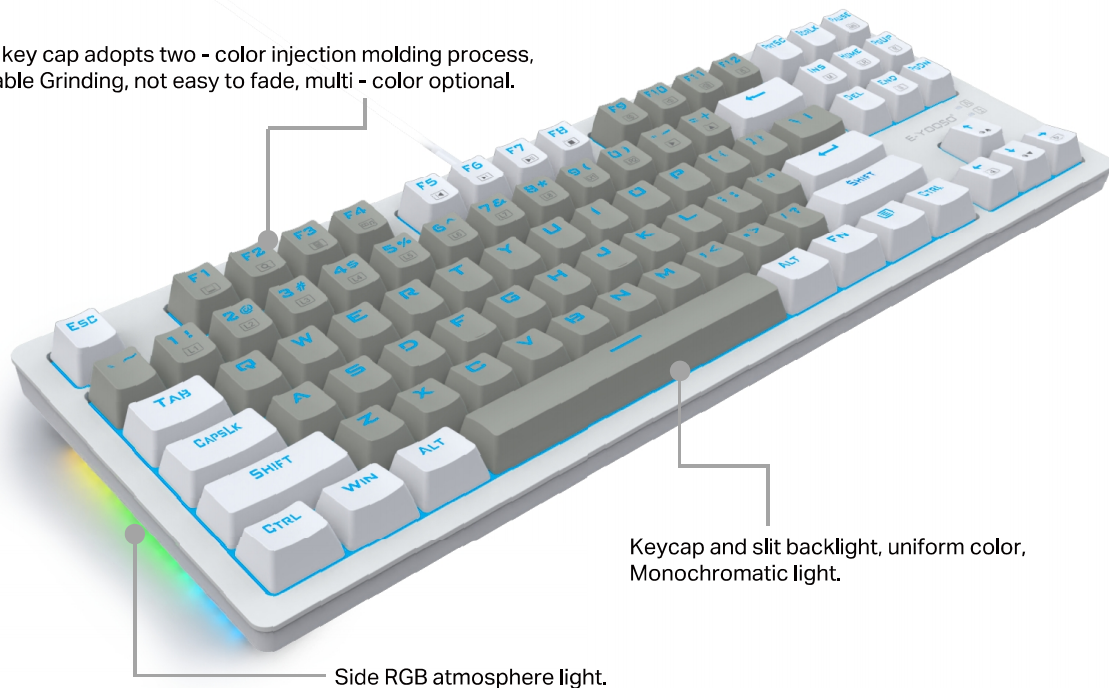

COLOR:

-  Black Grey/Grey Black
-  White Grey/Grey White
-  Pink
-  Black

Specification Parameters :

- Size : 264(L) × 134(W) × 34(H) ± 0.5mm
- Weight : 676g ± 20g
- Interface : USB
- Number of keys : 87US
- Total stroke of key : 4.0mm
- Push button force : 60 ± 10g
- Rating : DC 5V/< 200mA

Operating system :

- WIN 2000/WIN XP/WIN VISTA/WIN 7/WIN 8/win10/Win11/MAC OS

The key cap adopts two - color injection molding process, durable Grinding, not easy to fade, multi - color optional.

Keycap and slit backlight, uniform color, Monochromatic light.

Side RGB atmosphere light.

SWITCH:

-  Blue
-  Red
-  Brown
-  Black

Supports 9 lighting modes